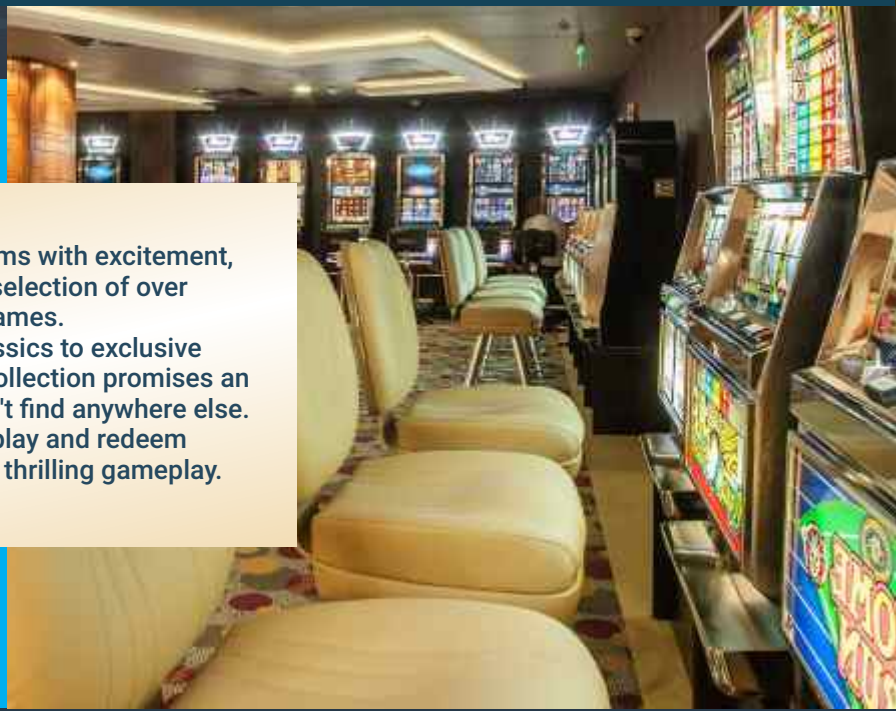

SLOT GAMES

The casino floor hums with excitement, boasting a diverse selection of over 100 slot machine games. From cherished classics to exclusive new releases, our collection promises an experience you won't find anywhere else. Earn points as you play and redeem them for even more thrilling gameplay.