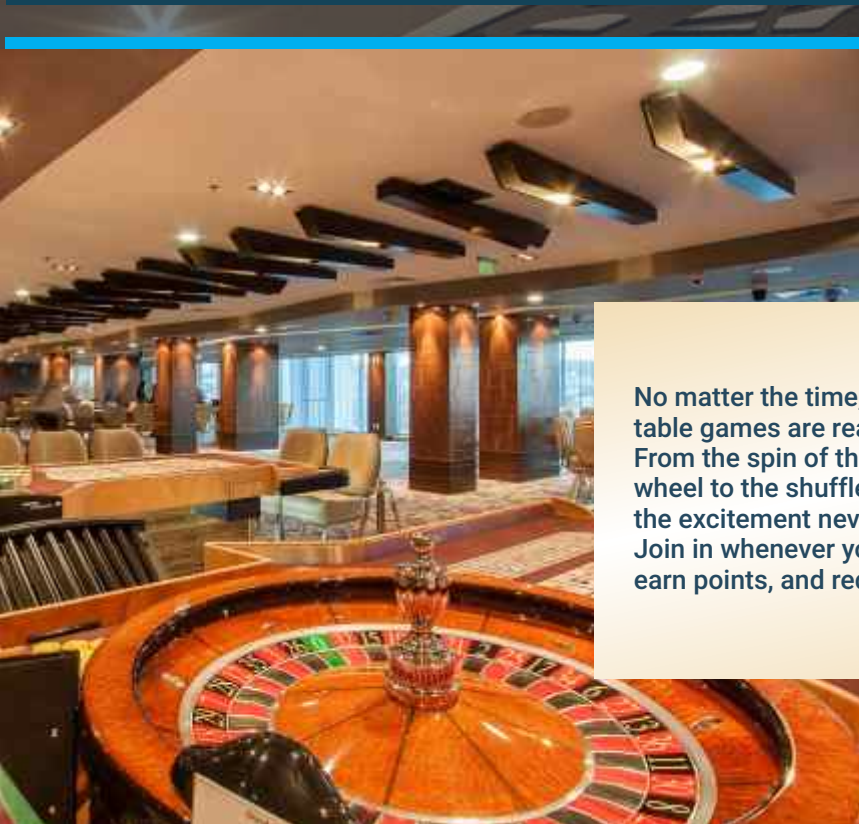

24/7 CLASSIC TABLE GAMES

No matter the time, our classic table games are ready for action. From the spin of the roulette wheel to the shuffle of cards in blackjack, the excitement never stops. Join in whenever you're ready, earn points, and redeem them for playing.

SLOT GAMES

The casino floor hums with excitement, boasting a diverse selection of over 100 slot machine games. From cherished classics to exclusive new releases, our collection promises an experience you won't find anywhere else. Earn points as you play and redeem them for even more thrilling gameplay.